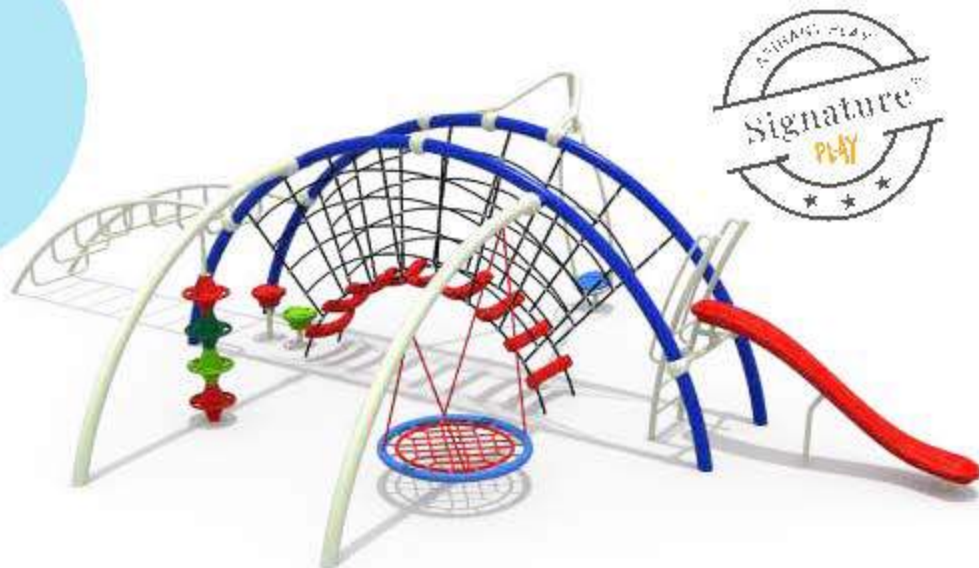

FITSPHERE ROMPR99

Specifications

Safe Play Area :	34.88ft X 24.32ft X 52.49ft
Product Area :	31.66ft X 21.32ft X 9.64ft
Ideal Age Group :	5-12 yrs
Friends At a Time :	15 to 20

2 CLIMBING
Way for 11 climber

1 SLIDING
Optional to enjoy

1 BALANCING

1 SWING
To go high on

06

Activities to explore