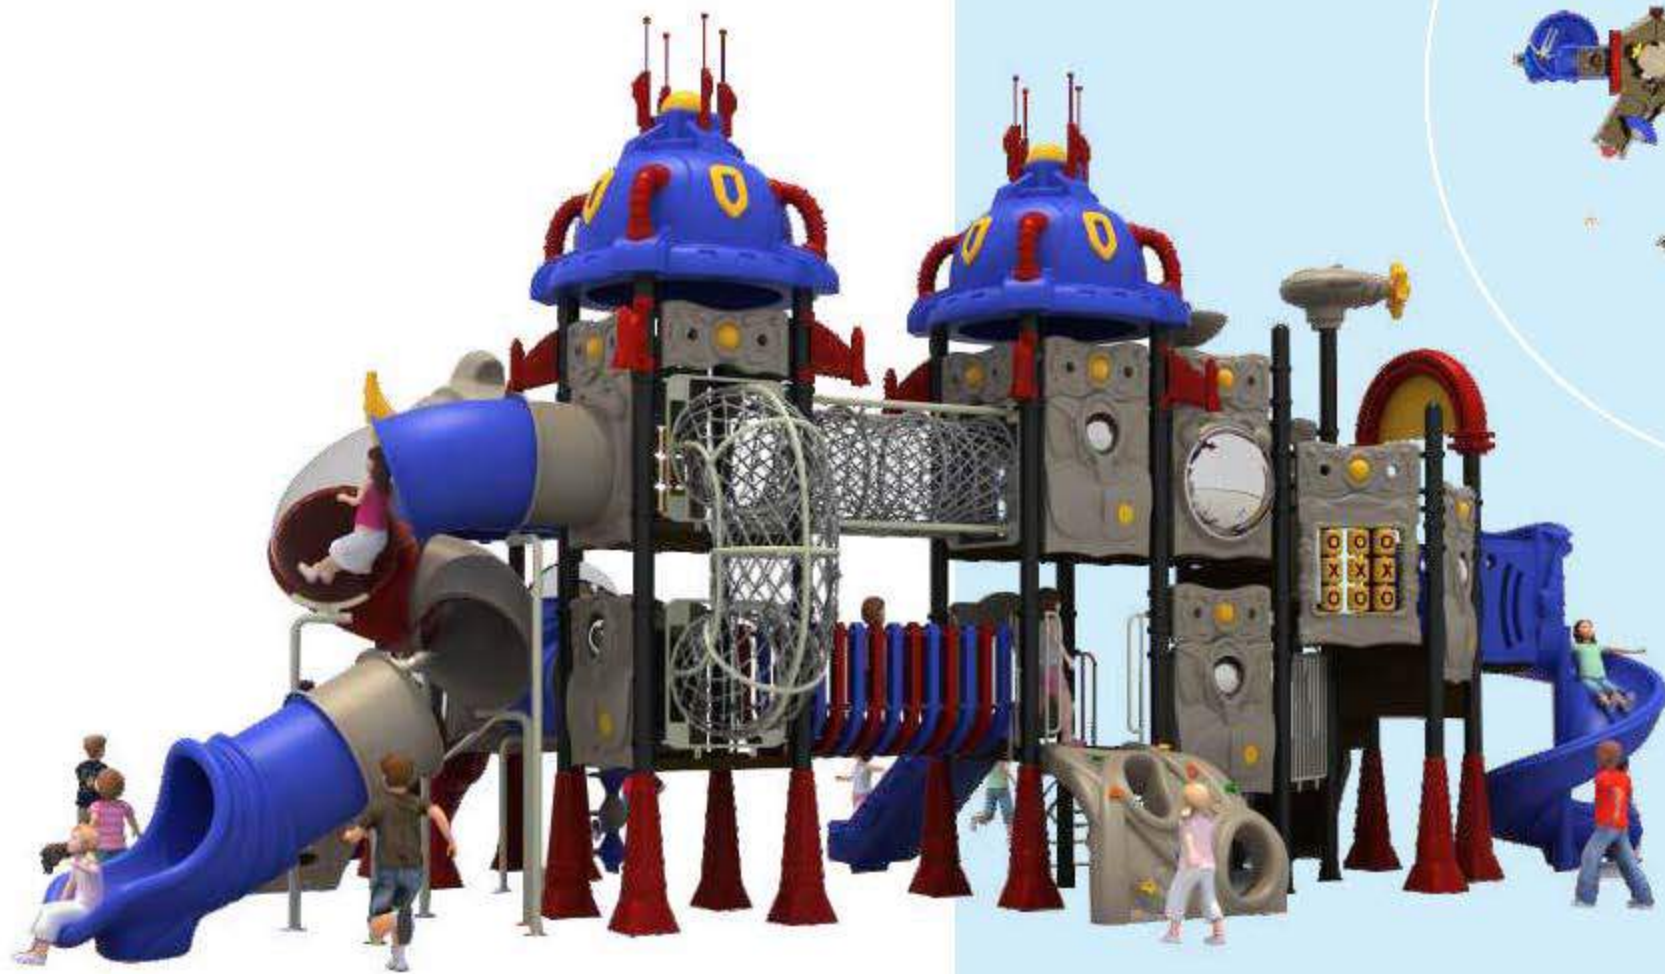

9 IDENTIFICATION
 Goals to achieve

4 LEARNING

26

Activities to explore

Specifications

Product Area : 49.29ft X 23.29ft
 Safe Play Area : 55.86ft X 29.86ft
 Age Group : 5-12 yrs
 Friends at a time : 8 To 12
 Platform Height : 3ft, 7ft & 9ft

OX PROTEX

DXMPD11

Specifications

Product Area :	45.6ft X 26.3ft X 20.6ft
Safe Play Area :	56.6ft X 36.3ft
Age Group :	3 to 12 yrs
Friends at a time :	8-12
Platform Height :	3ft, 4ft, 5ft, 6ft, 7ft, 8ft & 9ft