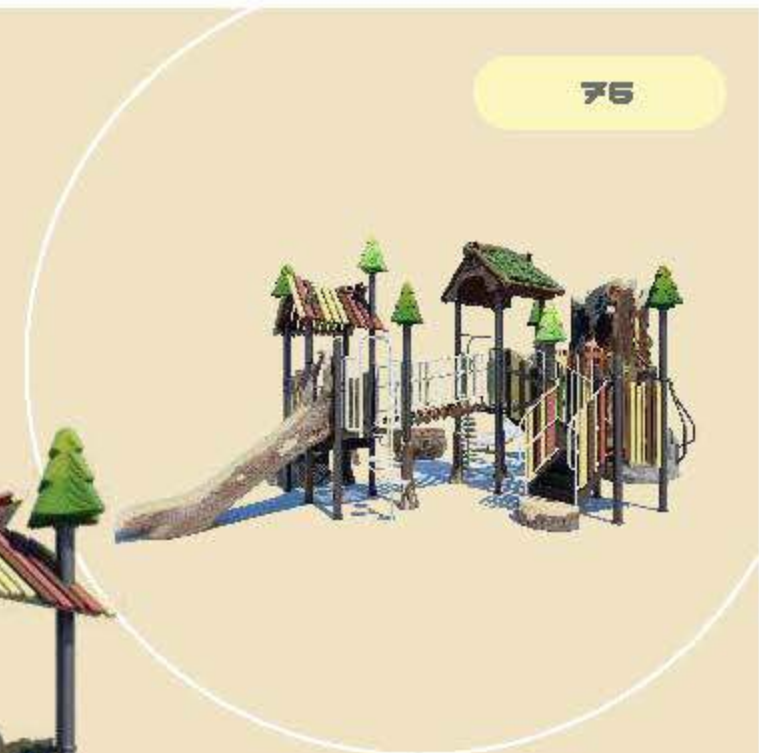

4 CLIMBING
Way for all climber

3 SLIDING
Optional to enjoy

9 LEARNING

2 BALANCING

09
Activities to explore

Specifications

Product Area : 922 x 785 x 435cm
Safe Play Area : 1322 x 1165cm
Age Group : 3 to 12 yrs
Friends at a time : 06 to 12

RAINFOREST

ROSP57