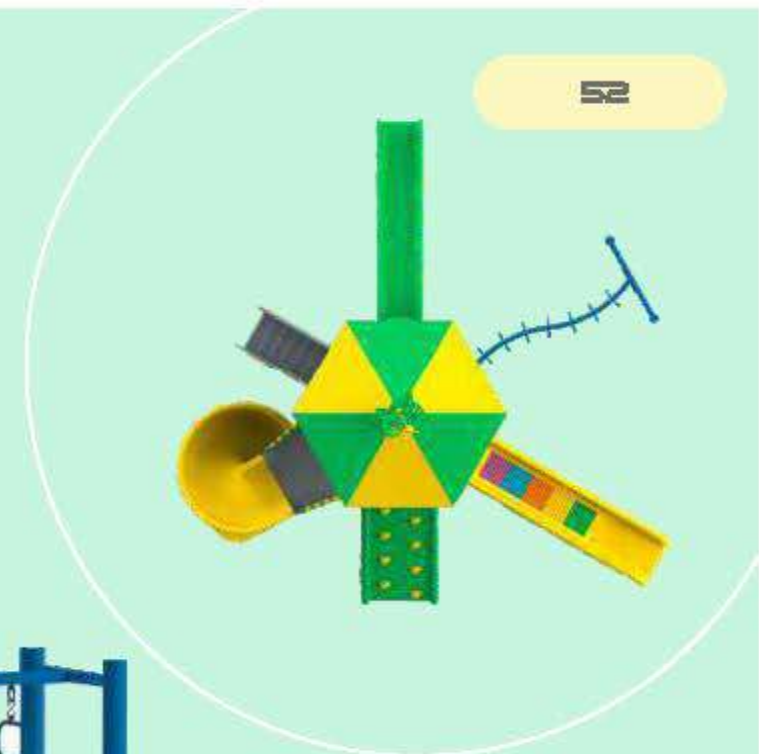

3 CLIMBING
Way for all climber

3 SLIDING
Optional to enjoy

1 IDENTIFICATION
Goals to achieve

2 LEARNING

07

Activities to explore

Specifications

Product Area :	21ft X 21ft
Safe Play Area :	28ft X 28ft
Age Group :	5 to 12 yrs
Friends at a time :	12-18
Platform Height :	5ft

MAPS 68

PGMP68