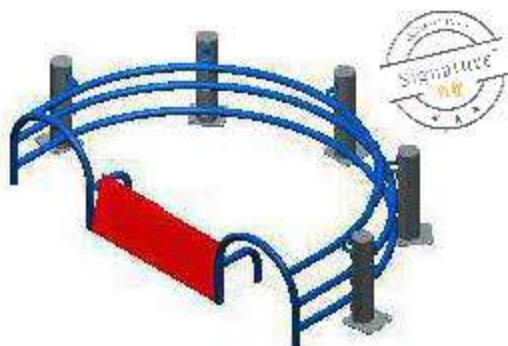

PGSL58

Equipment Height : 10.1ft
 Safe Play area: 18.9 ft X 18.9 ft
 Product area : 12.9ft X 12.9ft X 12.9ft
 Ideal Age Group: 3 to 12 yr
 Friends At a Time : 8 to 10

WEBZAG CLIMBER

PGSL96

Equipment Height : 10.1ft
 Safe Play area: 18.9 ft X 18.9 ft
 Product area : 12.9ft X 12.9ft X 12.9ft
 Ideal Age Group: 3 to 12 yr
 Friends At a Time : 8 to 10