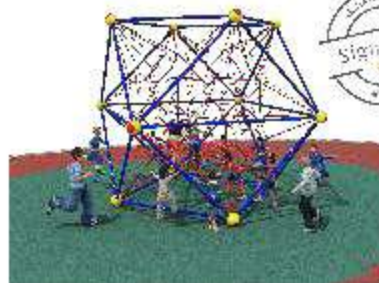

WEBTEX CLIMBER

PGSL58

Equipment Height : 10.1ft
Safe Play area: 18.9 ft X 18.9 ft
Product area : 12.9ft X 12.9ft X 12.9ft
Ideal Age Group: 3 to 12 yr
Friends At a Time : 8 to 10