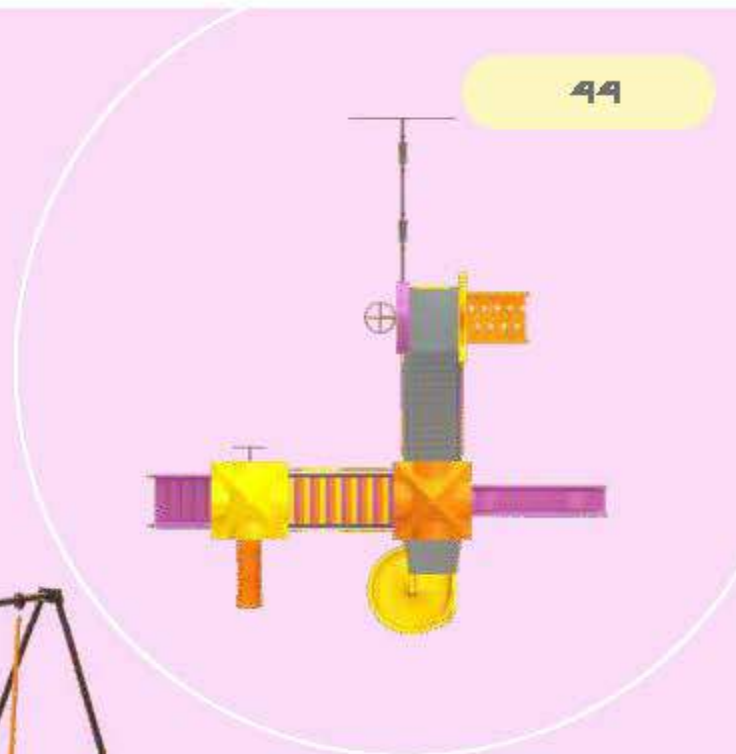

4 CLIMBING
Way for the climber

2 SLIDING
Optional to enjoy

3 IDENTIFICATION
Goals to achieve

2 SWINGS
To go high on

11

Activities to explore

Specifications

Product Area : 30ft X 33ft
Safe Play Area : 33ft X 30ft
Age Group : 5 to 12 yrs
Friends at a time : 11 - 15
Platform Height : 3ft & 5ft

MAPS 51

PGMP51