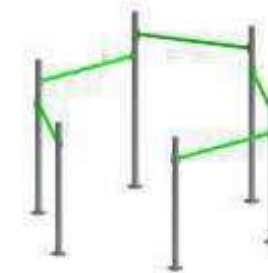

CIRCULAR PULL UP STATION

PGOFT44

Product area : 9.5m x 3m (11.5ft x 10ft)
Safe Play area: 4.5m x 4m (14.8ft x 13ft)
Ideal Age Group: 13 Years & above
Adults at a time : 3