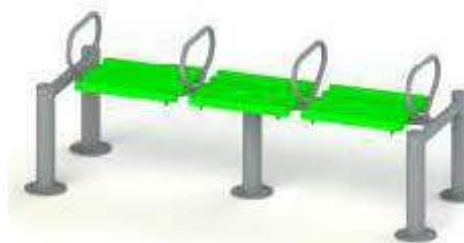

POMMEL HORSE

PGOFT73

Product area : 1.8m x 1m (6ft x 3.5ft)
Safe Play area: 10.7ft x 6ft
Ideal Age Group: 13 Years & above
Adults at a time : 1