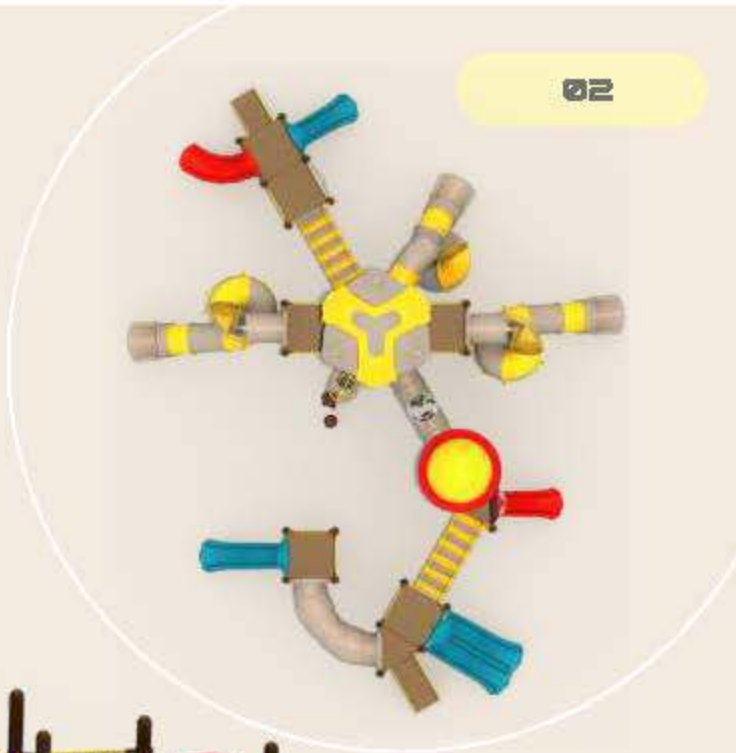

02

8 CLIMBING
Way for 18 climber

6 SLIDING
Optional to enjoy

3 LEARNING

2 SWINGS
To go high on

17

Activities to explore

Specifications

Product Area :	50.2ft X 41.5ft X 22.8ft
Safe Play Area :	56.7ft X 56.7ft
Age Group :	3-12 yrs
Friends at a time :	15-20
Platform Height :	3ft & 4ft

COLOSSAL

DXMPD10