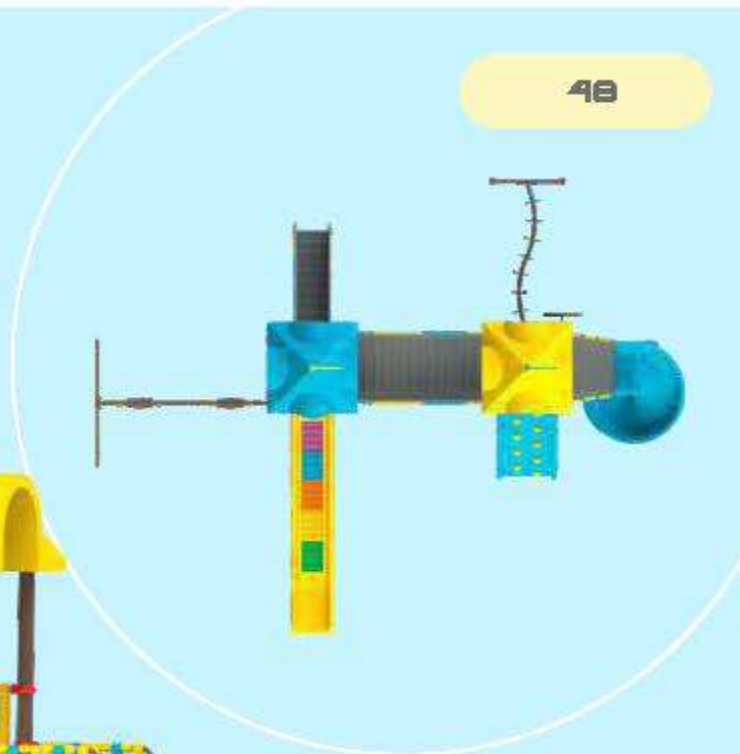

2 IDENTIFICATION
 Goals to achieve

1 BALANCING

17

Activities to explore

Specifications

Product Area :	32ft X 25ft
Safe Play Area :	39ft X 31ft
Age Group :	5 to 12 yrs
Friends at a time :	11 to 15
Platform Height :	7ft

MAPS 60

PGMP60

MAPS 61

PGMP61

Specifications

- Platform Height : 5ft & 7ft
- Safe Play Area : 42ft X 26ft
- Product Area : 36ft X 21ft
- Ideal Age Group : 5-12 yrs
- Friends At a Time : 15 to 18

4 CLIMBING
Way for ill climber