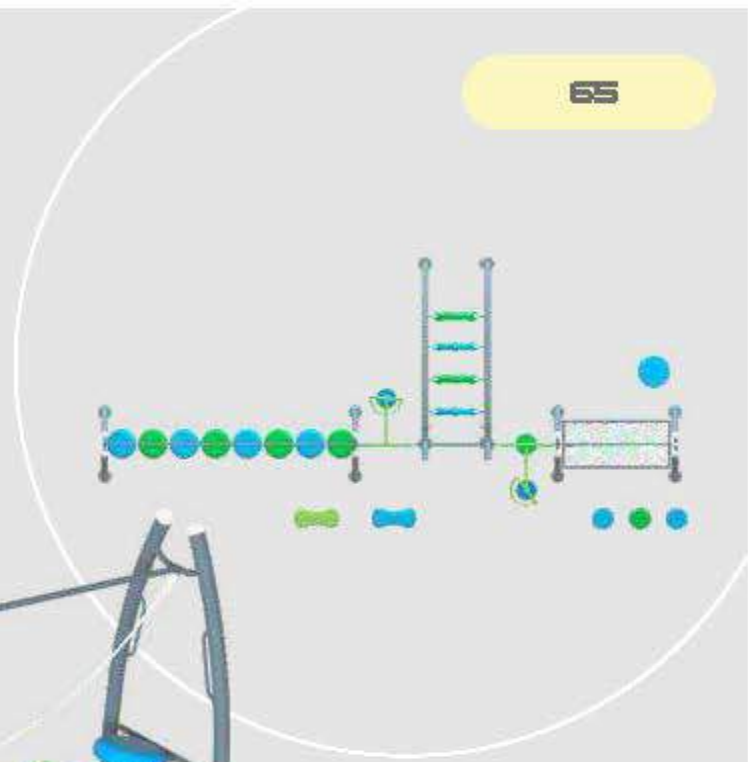

8 CLIMBING
Way for 8 climber

1 SLIDING
Optional to enjoy

1 LEARNING

1 BALANCING

12
Activities to explore

Specifications

Safe Play Area : 37ft X 19.5ft
Age Group : 5-12 yrs
Friends at a time : 10 to 14

FIT US

ROMPR54