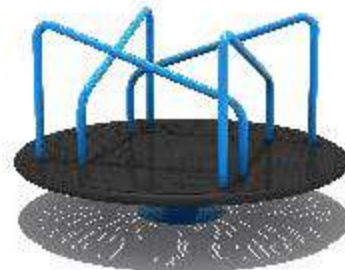

CRISSY GO ROUND
PGMR21

Safe Play area: 8 ft X 8 ft
Product area : 5ft X 5ft X 3.67ft
Ideal Age Group: 3-6 Years
Friends At a Time : 4