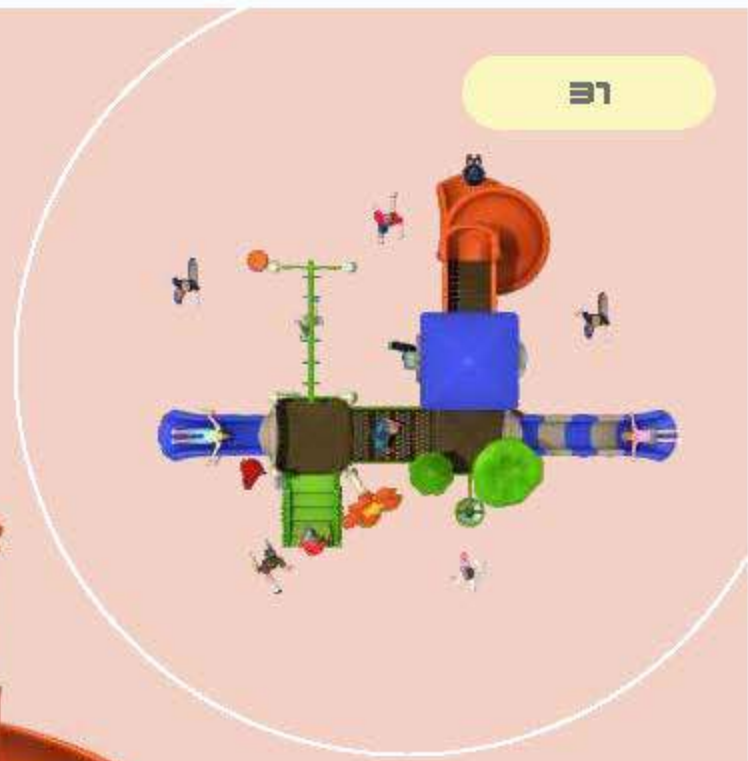

3 CLIMBING
Way for the climber

3 SLIDING
Optional to enjoy

3 IDENTIFICATION
Goals to achieve

2 LEARNING

13

Activities to explore

Specifications

Product Area :	18.68ft X 18.27ft X 12.46ft
Safe Play Area :	44ft X 33ft
Age Group :	5 to 12 yrs
Friends at a time :	15 - 20
Platform Height :	3ft, 5ft, 7ft

TROPICAL

ROSP34