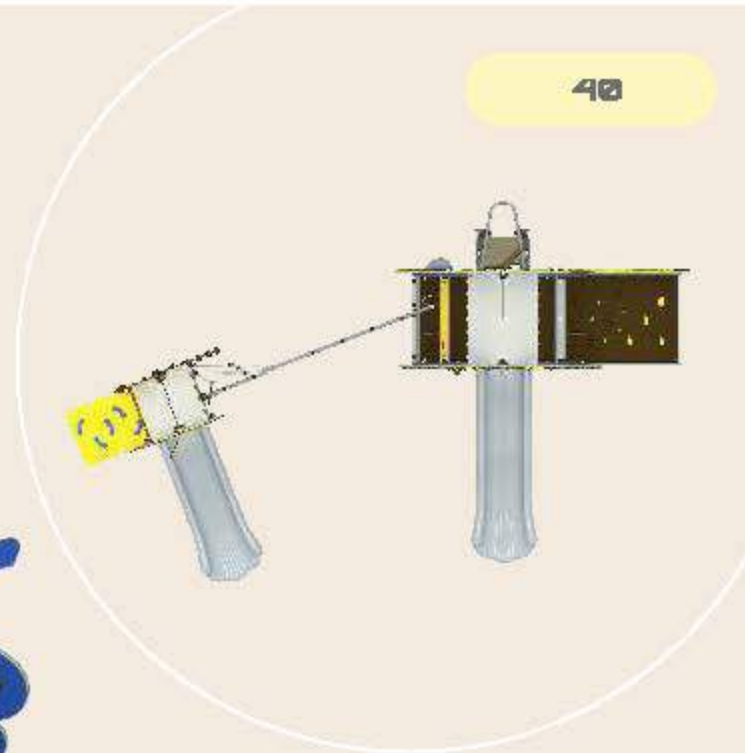

40

4 CLIMBING
Way for it easier

1 SLIDING
Optional to enjoy

2 IDENTIFICATION
Scale to achieve

4 LEARNING

11

Activities to explore

Specifications

Product Area :	23 X 14 X 11ft
Safe Play Area :	29 X 20 X 11ft
Age Group :	3 to 12 yrs
Friends at a time :	10
Platform Height :	3ft