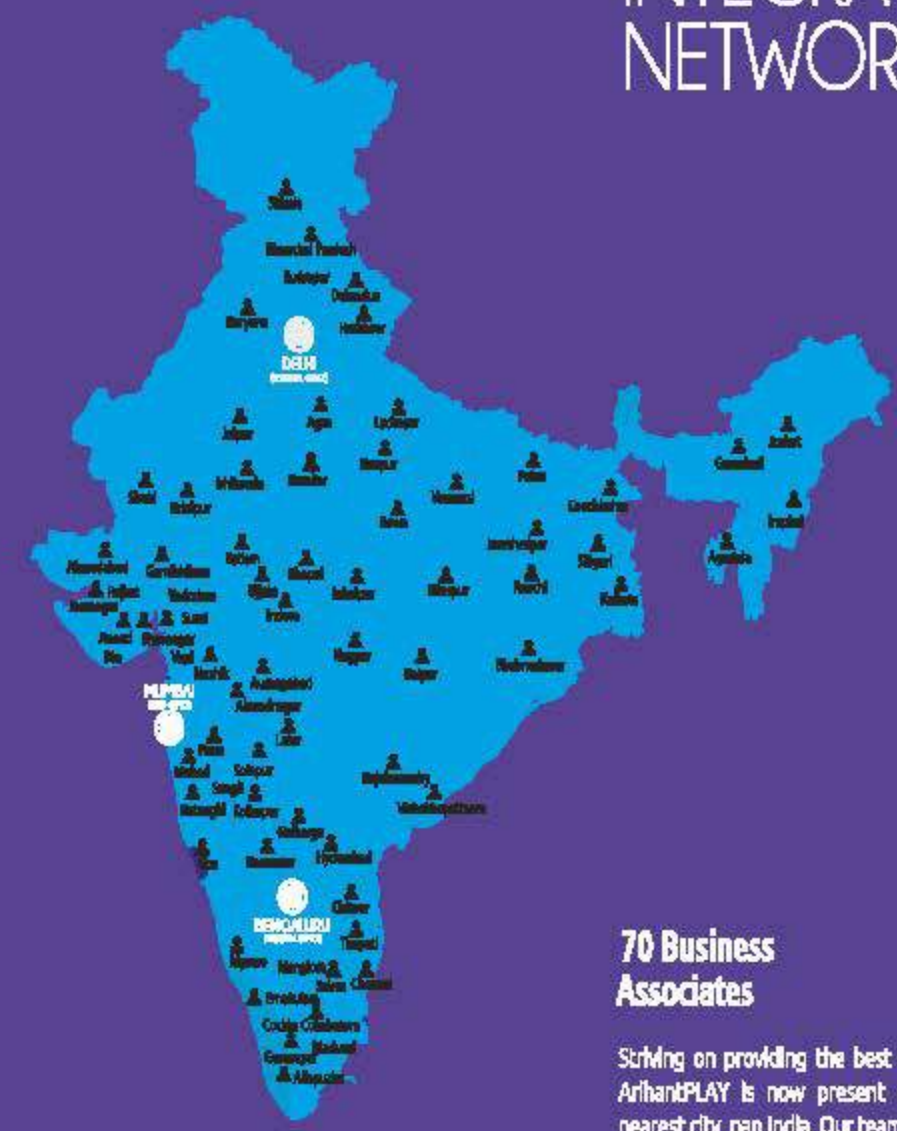

OVER
42
YEARS OF
EXPERIENCE

290,000
SQ FT OF INFRASTRUCTURE

OVER
275,000
INSTALLATIONS
ACROSS THE GLOBE

225+
EMPLOYEES &
70+
BUSINESS ASSOCIATES

6
CONTINENTS
63
COUNTRIES

LARGEST INTEGRATED NETWORK

70 Business Associates

Striving on providing the best service, ArihantPLAY is now present in your nearest city, pan India. Our team of 70 Business Associates are ready to assist you. Feel free to get in touch with us for any query and prompt service.

**ELITE.
EXCLUSIVE.**

With an aim to bridge the gap between the best in the world and you, WorldPLAY is a step ahead to make India accessible to the Best Play Companies Globally. We bring to you Wicksteed - UK's No.1 brand, a pioneer in plays since 100 years. The ideal catalogue to refer for Global Play Brands.