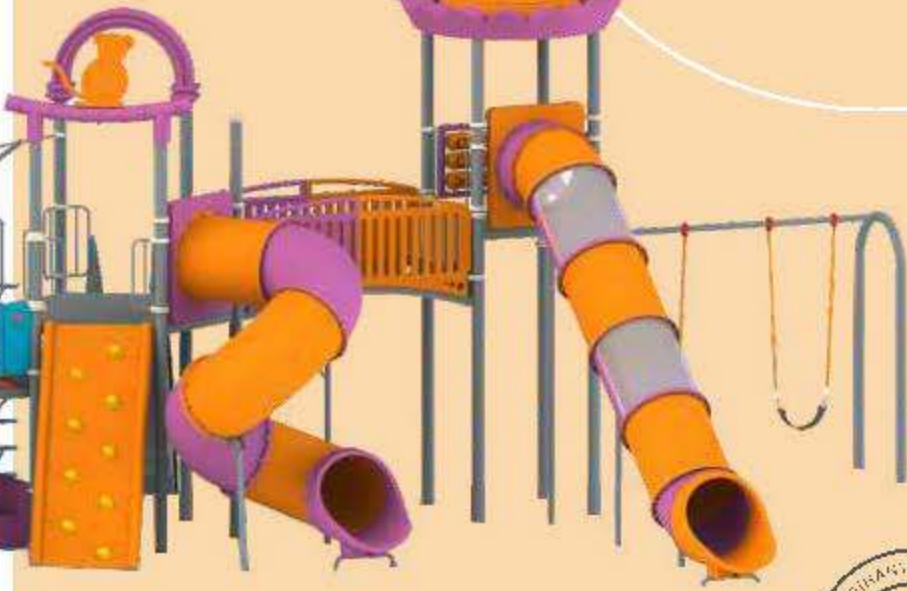

EUGLEA

ROMPR65

- 
3 CLIMBING
 Way for the climber
- 
5 SLIDING
 Optional to enjoy
- 
4 IDENTIFICATION
 Goals to achieve
- 
3 LEARNING

16

Activities to explore

Specifications

Product Area :	37ft X 27ft X 17ft
Safe Play Area :	46ft X 40ft
Age Group :	3-12 yrs
Friends at a time :	15-20
Platform Height :	3ft, 4ft, 5ft & 6ft

SPACEY

ROMPR36

- 
3 CLIMBING
 Way for the climber
- 
5 SLIDING
 Optional to enjoy
- 
4 IDENTIFICATION
 Goals to achieve
- 
1 LEARNING

18

Activities to explore

Specifications

Product Area :	25.3ft X 25.6ft X 26.5ft
Safe Play Area :	31.3ft X 31.6ft
Age Group :	3 to 12 yrs
Friends at a time :	18-14
Platform Height :	3ft, 4ft, 5ft & 6ft

SNAZY

ROMPR57

- 
7 CLIMBING
 Way for the climber
- 
7 SLIDING
 Optional to enjoy
- 
8 IDENTIFICATION
 Goals to achieve
- 
2 LEARNING
 To go high on

33

Activities to explore

Specifications

Product Area :	61ft X 29ft
Safe Play Area :	68ft X 36ft
Age Group :	3 to 12 yrs
Friends at a time :	35-40
Platform Height :	3ft, 5ft, 7ft & 9ft

STRETCHERCIZE

ROSP05

Compact Play

Specifications

Platform Heights:	5ft & 7ft
Safe Play area:	46ft X 38ft
Product area:	39ft X 32ft
Ideal Age Group:	3 to 12 yrs

3 CLIMBING
Way for all climber

5 SLIDING
Optional to enjoy