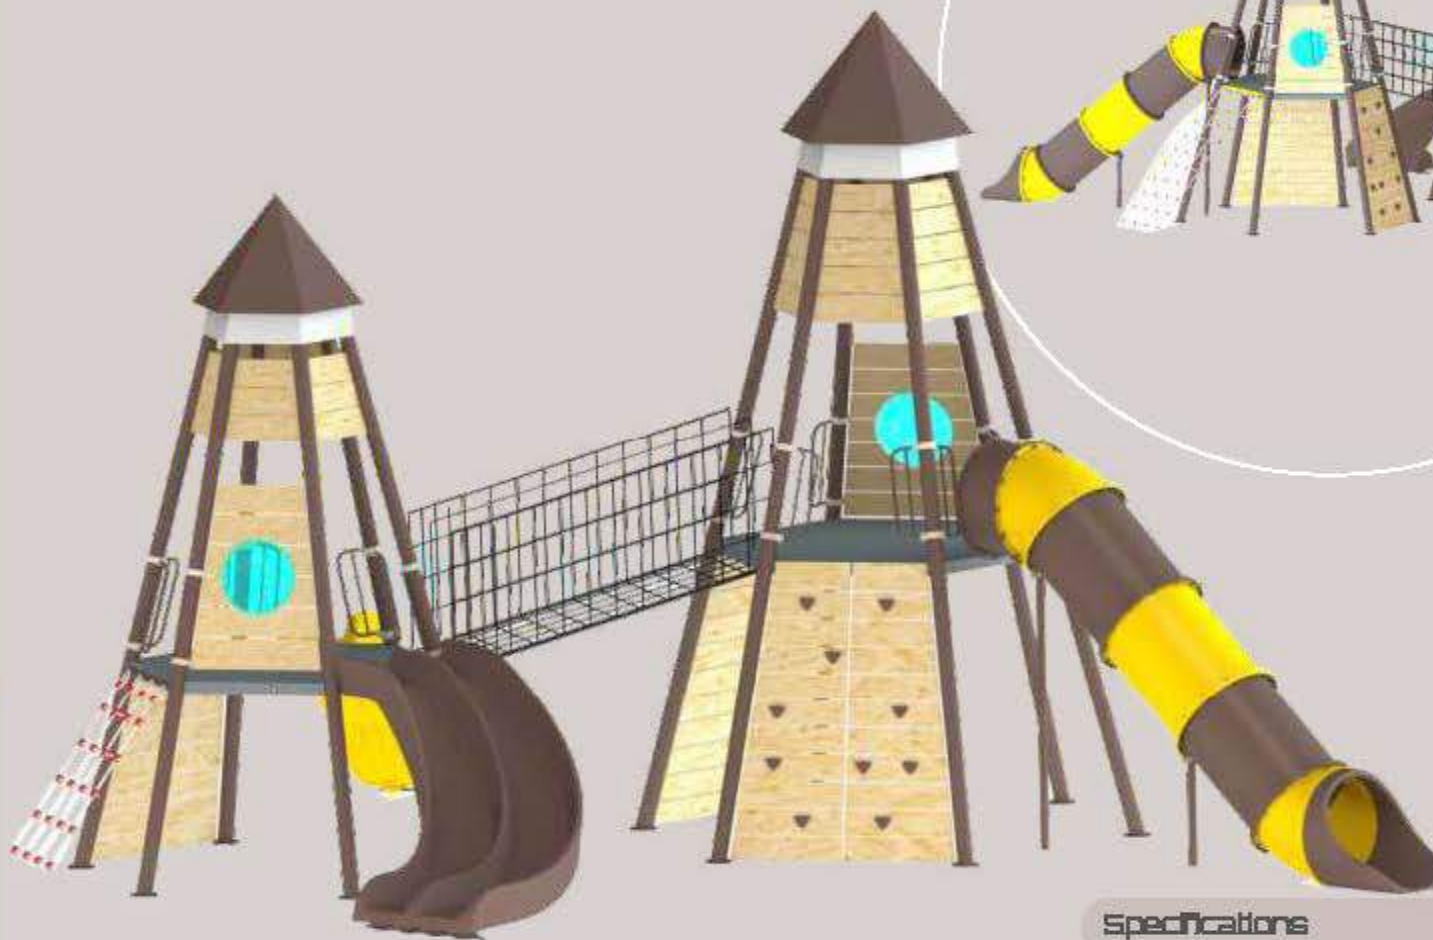

Theme Play

Specifications

Platform Heights:	5 ft & 7ft
Safe Play area:	33ft X 38ft
Product area:	27ft x 32ft
Ideal Age Group:	7 to 12 years

2 CLIMBING
Way for 8 slides

4 BENCHES
Optional to enjoy

4 IDENTIFICATION
Gate to entrance

2 LEARNING

12

Activities to explore

ASCENT 03

ROAST03