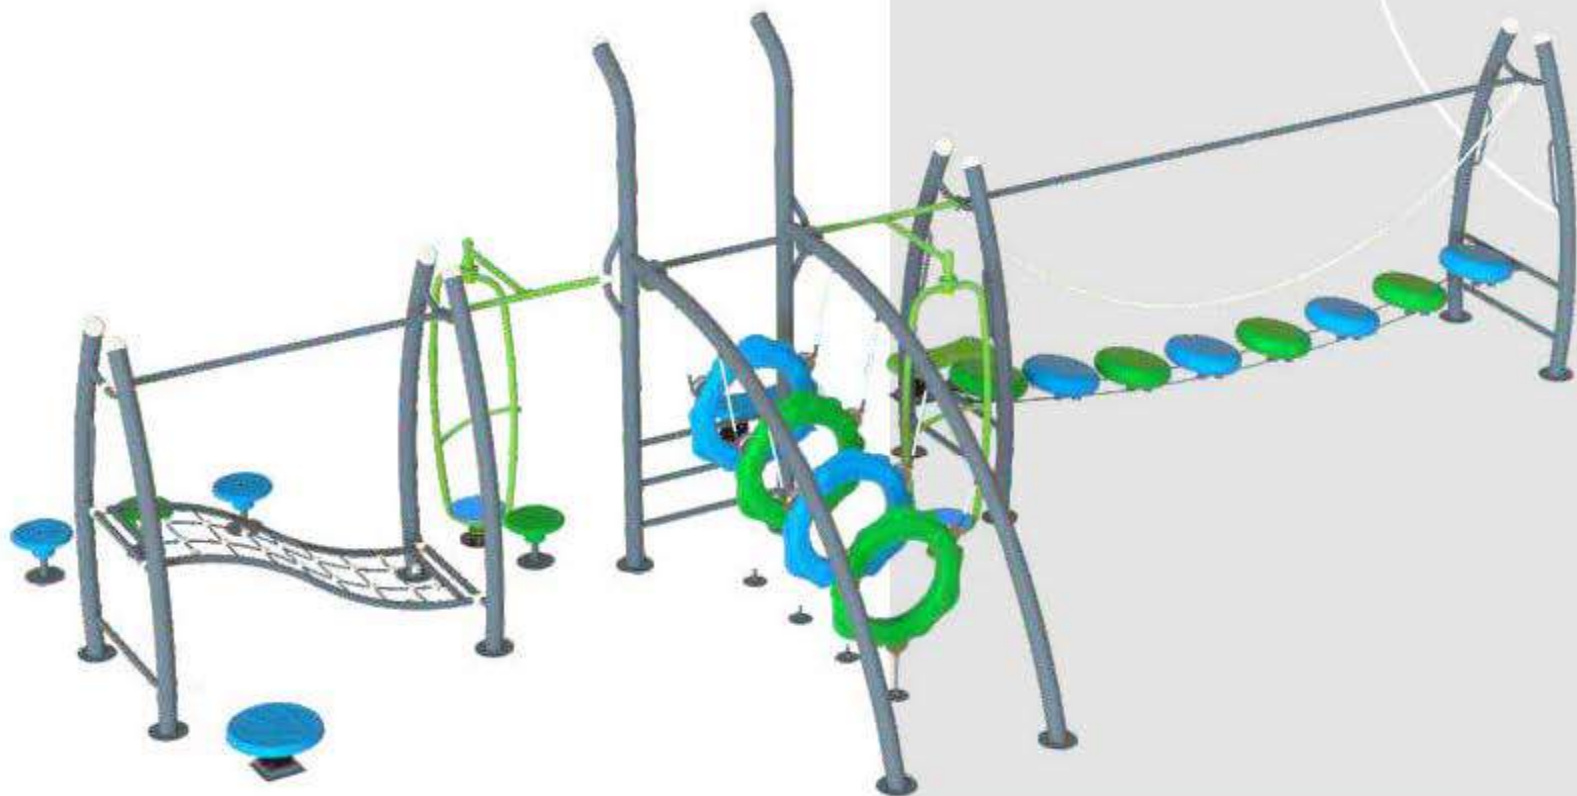

8 CLIMBING
Way for 8 climber

1 SLIDING
Optional to enjoy

1 LEARNING

1 BALANCING

12
Activities to explore

Specifications

Safe Play Area : 37ft X 19.5ft
Age Group : 5-12 yrs
Friends at a time : 10 to 14

FIT US

ROMPR54