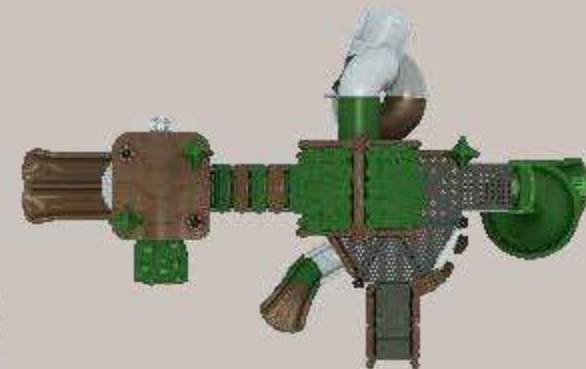

3 CLIMBING
Way for the climber

6 SLIDING
Optional to enjoy

6 IDENTIFICATION
Goals to achieve

2 LEARNING

14

Activities to explore

Specifications

Product Area :	25.42ft X 15.09ft X 13.45ft
Safe Play Area :	38.54ft X 28.21ft
Age Group :	5 to 12 yrs
Friends at a time :	15 - 20
Platform Height :	2ft, 3ft, 5ft

WILDER

ROSP38