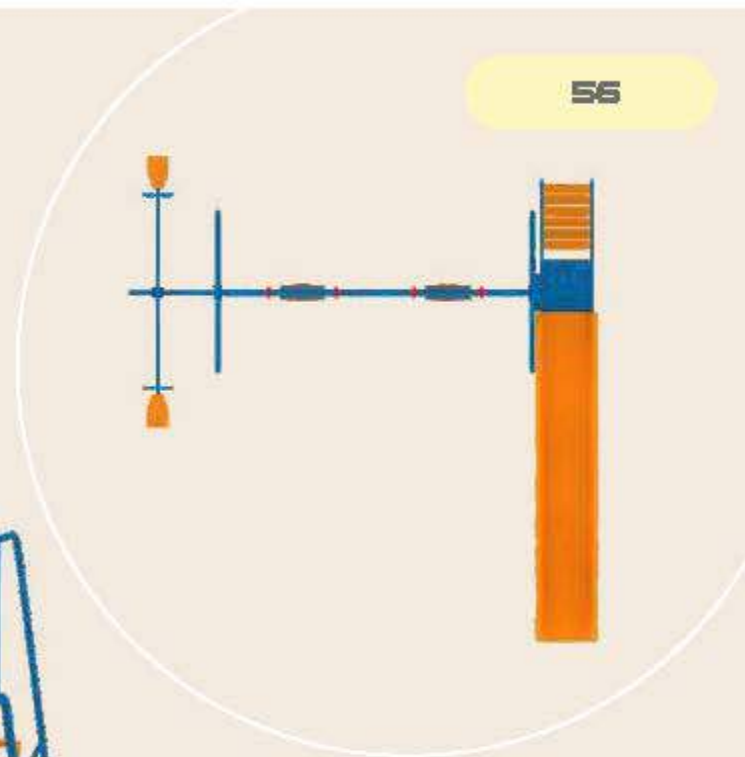

1 CLIMBING
Way for all climber

2 SLIDING
Optional to enjoy

1 LEARNING
Goals to achieve

2 SWINGS
To go high on

06

Activities to explore

Specifications

Product Area : 21ft X 18ft
Safe Play Area : 26ft X 28ft
Age Group : 5 to 12 yrs
Friends at a time : 6 to 8
Platform Height : 5ft

MAPS 75

PGMP75