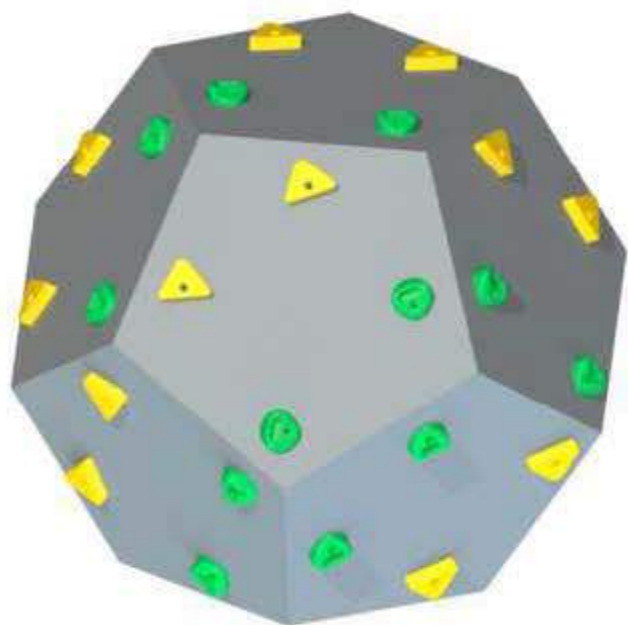

1 SLIDING
Optional to enjoy

2 IDENTIFICATION
Goals to achieve

3 SWINGING
To go high on

08

Activities to explore

ONYX 01
PGSL94

Specifications

Safe Play Area : 3.1m x 3.1m
 Product Area : 2.1m x 2.1m
 Ideal Age Group : 7-12 yrs
 Friends At a Time : 4-6