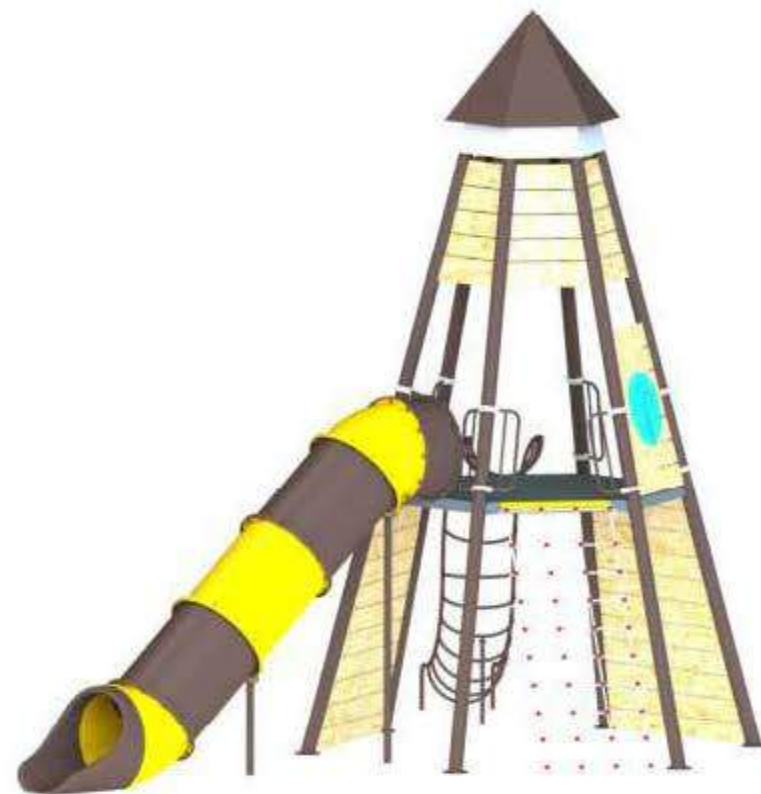

ASCENT 02
ROAST02

Specifications

Platform Height :	7ft
Safe Play Area :	28ft X 28ft
Product Area :	22ftx22ft
Ideal Age Group :	7-12 yrs
Friends at a time :	8 to 10

4 CLIMBING
Way for 8 climber

1 SLIDING
Optional to enjoy

2 IDENTIFICATION
Goals to achieve

2 LEARNING

09

Activities to explore