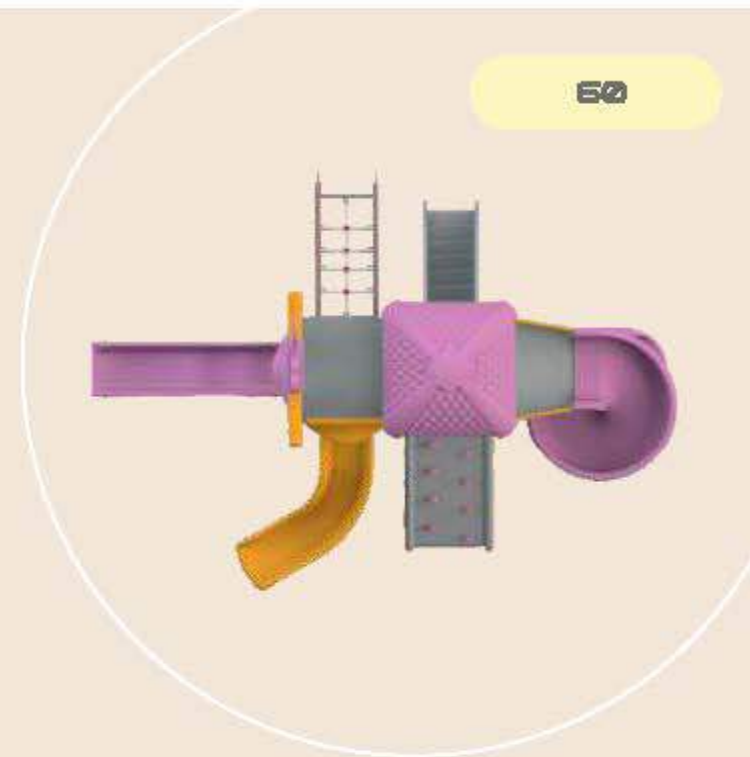

3 SLIDING
Optional to enjoy

1 IDENTIFICATION
Goals to achieve

1 LEARNING

6

Activities to explore

50

Specifications

Product Area : 15ft X 21.6ft
 Safe Play Area : 22ft X 29ft
 Age Group : 5-12 yrs
 Friends at a time : 10 to 12
 Platform Height : 5ft,4ft