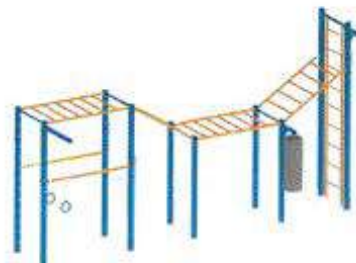

CALLESTHETICS BRIDGE
PGOFT75

Product area : 2.05m X 0.5m (6.73Ft X 1.64Ft)
Safe Play area: 27ft X 10ft
Ideal Age Group: 13 Years & above
Adults at a time : 2